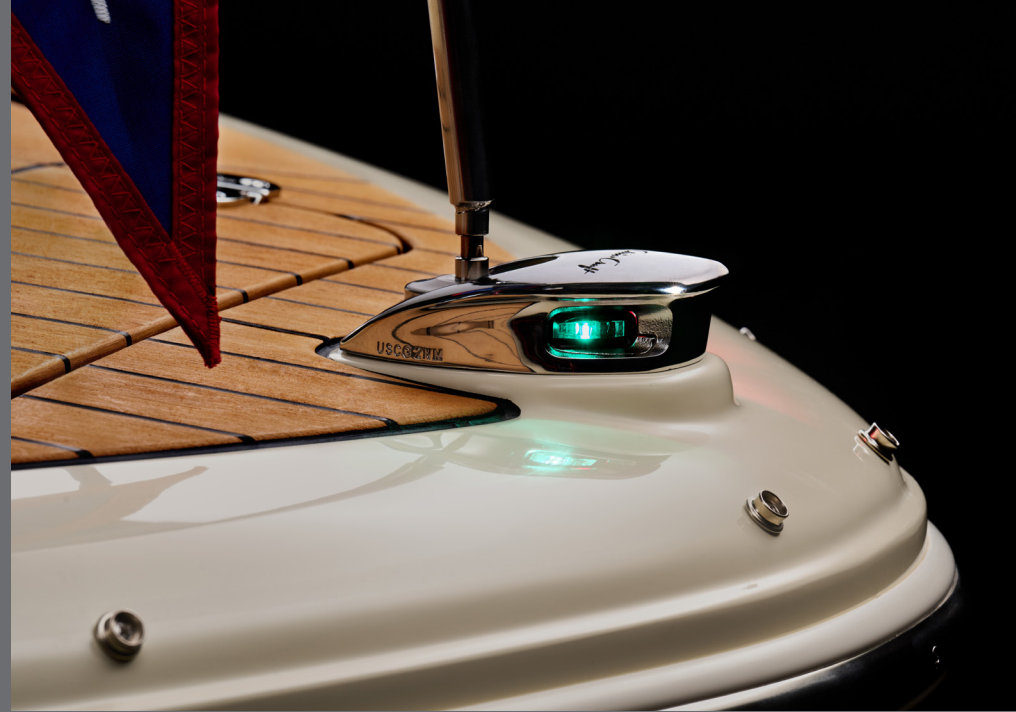

Chris★Craft®

150

Sportster 25

STEP INTO THE NEXT 150 YEARS OF CHRIS-CRAFT

Sportster 25

Introducing the newest addition to the Chris-Craft family, The Sportster 25. Step into the next 150 years of Chris-Craft – it's a whole new experience, crafted for today's adventure seekers and watersports enthusiasts. Combining classic Chris-Craft design with modern flair, this series redefines what it means to enjoy life on the water.

Sportster 25

Manual Submersible Swim Step
w/ Synthetic Teak Surfaces

Sportster 25

LENGTH 25' 0" / 7.6 m
BEAM 8' 6" / 2.6 m

DRY WEIGHT 5,680 lbs / 2,576.4 kg
FUEL CAPACITY 60 gal / 227 ltr

MAX HP 430 HP
MAX PERSONS 11

Sportster 25

Gulf Blue Gelcoat Hull

Reversible Helm Seat w/ Stainless Steel Accents and Flip-Up Bolster

Optional Premium Audio System w/
Custom Chris-Craft Stainless Steel Plates

Sportster 25

Sportster 25

Sportster 25